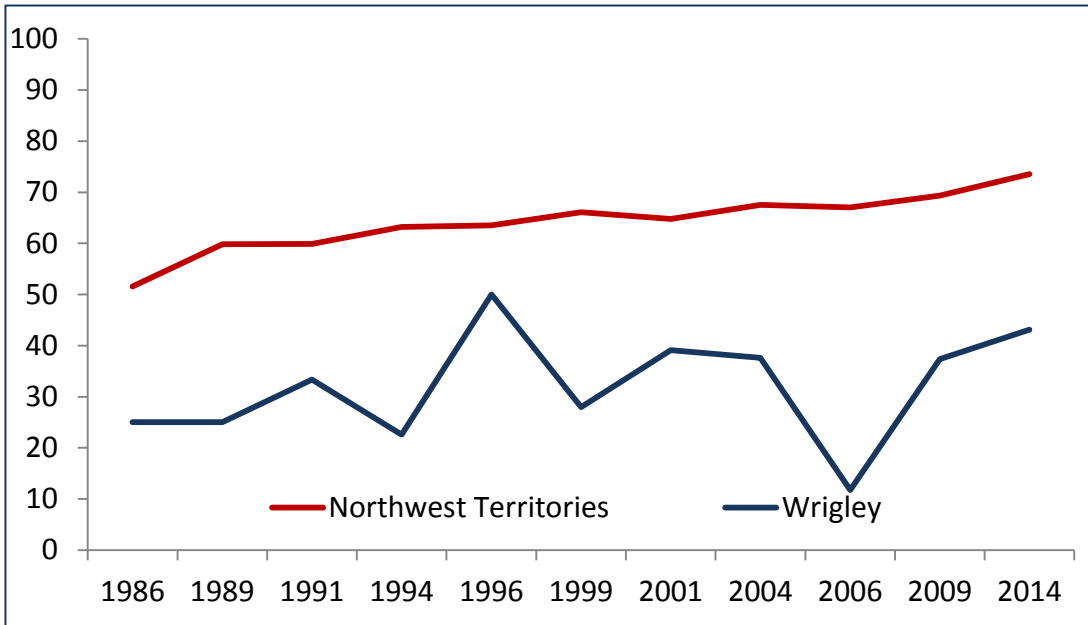

2014 Community Survey Results

Wrigley

Did you know?
of people 15+ years

63%
spent nights on
the land

77%
hunted or fished

59%
gathered berries

Percentage with High School Diploma or Higher

Employment Rates