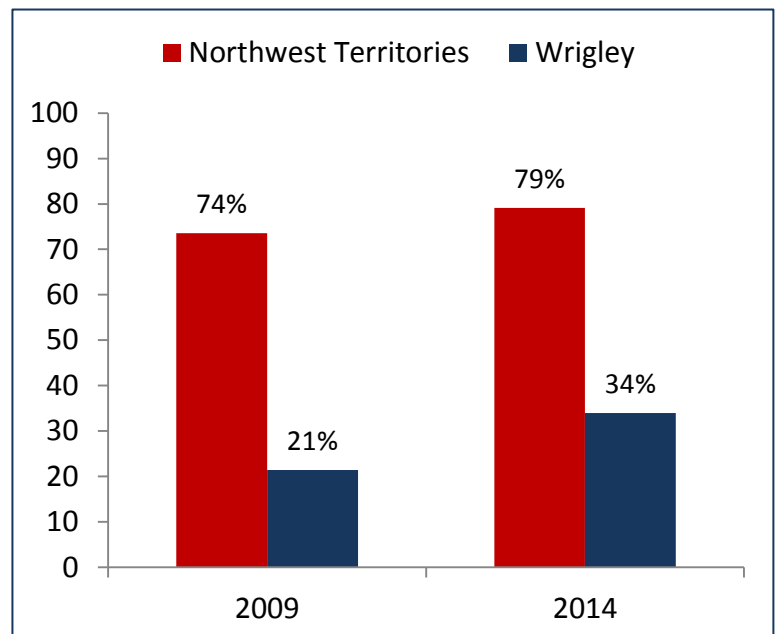

2014 Community Survey Results

Wrigley

Did you know?
of people 15+ years

63%
spent nights on
the land

77%
hunted or fished

59%
gathered berries

Percentage with High School Diploma or Higher

Employment Rates

Percentage of Households . . .

Households with Internet (%)

More facts from Wrigley

82% of Aboriginal persons 15 and older speak an Aboriginal language (81% in 2009)

What you liked **best**
about your community