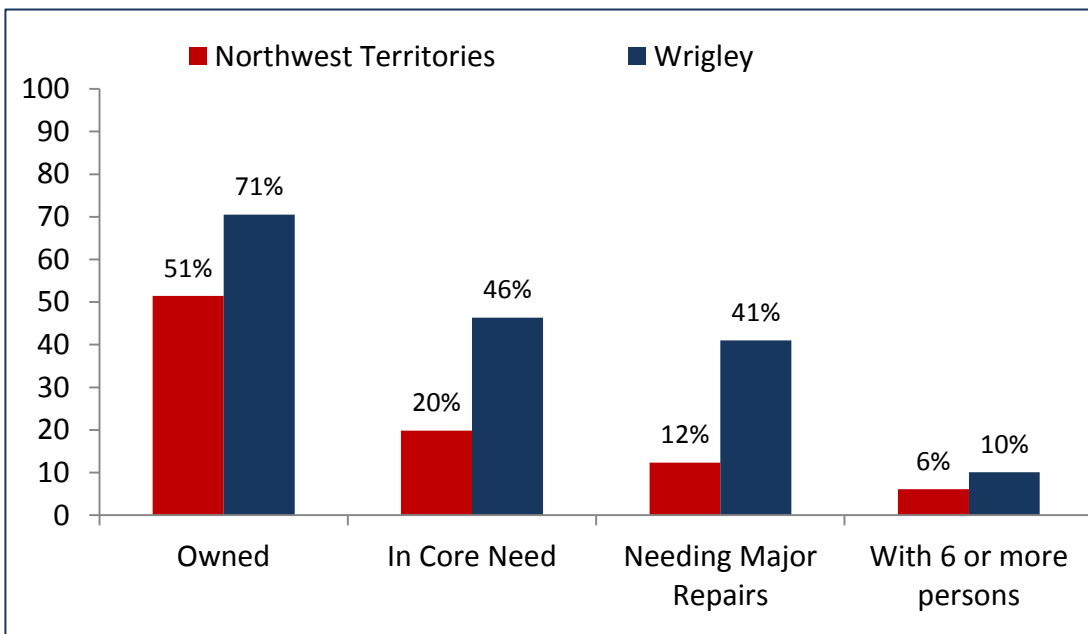

2014 Community Survey Results

Wrigley

Did you know?
of people 15+ years

63%
spent nights on
the land

77%
hunted or fished

59%
gathered berries

Percentage with High School Diploma or Higher

Employment Rates

Percentage of Households . . .

Households with Internet (%)

More facts from Wrigley

82% of Aboriginal persons 15 and older speak an Aboriginal language (81% in 2009)

What you liked **best**
about your community