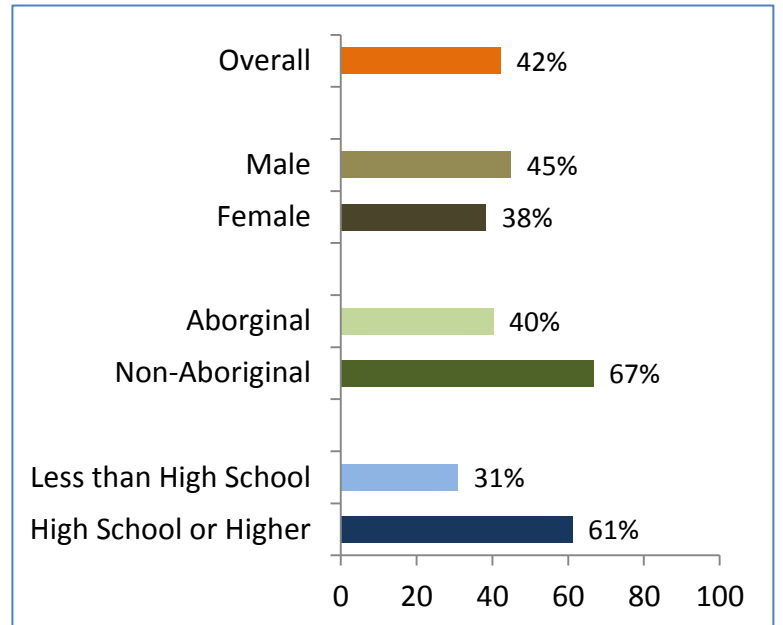

2014 Community Survey Results

Wrigley

Did you know?
of people 15+ years

63%
spent nights on
the land

77%
hunted or fished

59%
gathered berries

Percentage with High School Diploma or Higher

Employment Rates

Percentage of Households . . .

Households with Internet (%)

More facts from Wrigley

82% of Aboriginal persons 15 and older speak an Aboriginal language (81% in 2009)

What you liked **best**
about your community